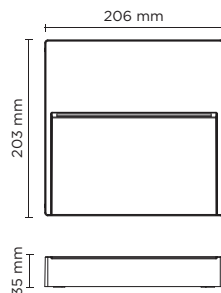

## SURF MEDIUM SQUARE

Square wall surface-mounted luminaire for outdoor installation on a wall, no recess needed. Phospho-chromatised and polyester powder coated die-cast copper-free aluminium body, tempered safety glass, moulded silicone gasket and stainless steel screws. Built-in LED driver 220-240V 50-60Hz, with 14 mid-power CREE XH-G LED. IP65 rating.

light source	light beam options	lumen output (lm)	lumin. efficacy (lm/w)
<b>3000°K warm-white</b>			
mid power led	 floor washer 180°	650	81.25

### Technical data

Wattage	8 WATT
IP Rating	IP65
IK Rating	IK08
Material	High corrosion resistance die-cast copper-free aluminum body and frame.
Coating	Polyester powder coating with phosphocromating pre-finish
Light source	NR. 14 x CREE XH-G LED
Screws	Stainless steel
Transformer	Electronic power supply 220/240V 50/60Hz built-in
Gasket	Silicone rubber
Glass	Tempered
Rubber grommet	M16 Rutaseal® in EPDM
Gross weight	1,40 Kg